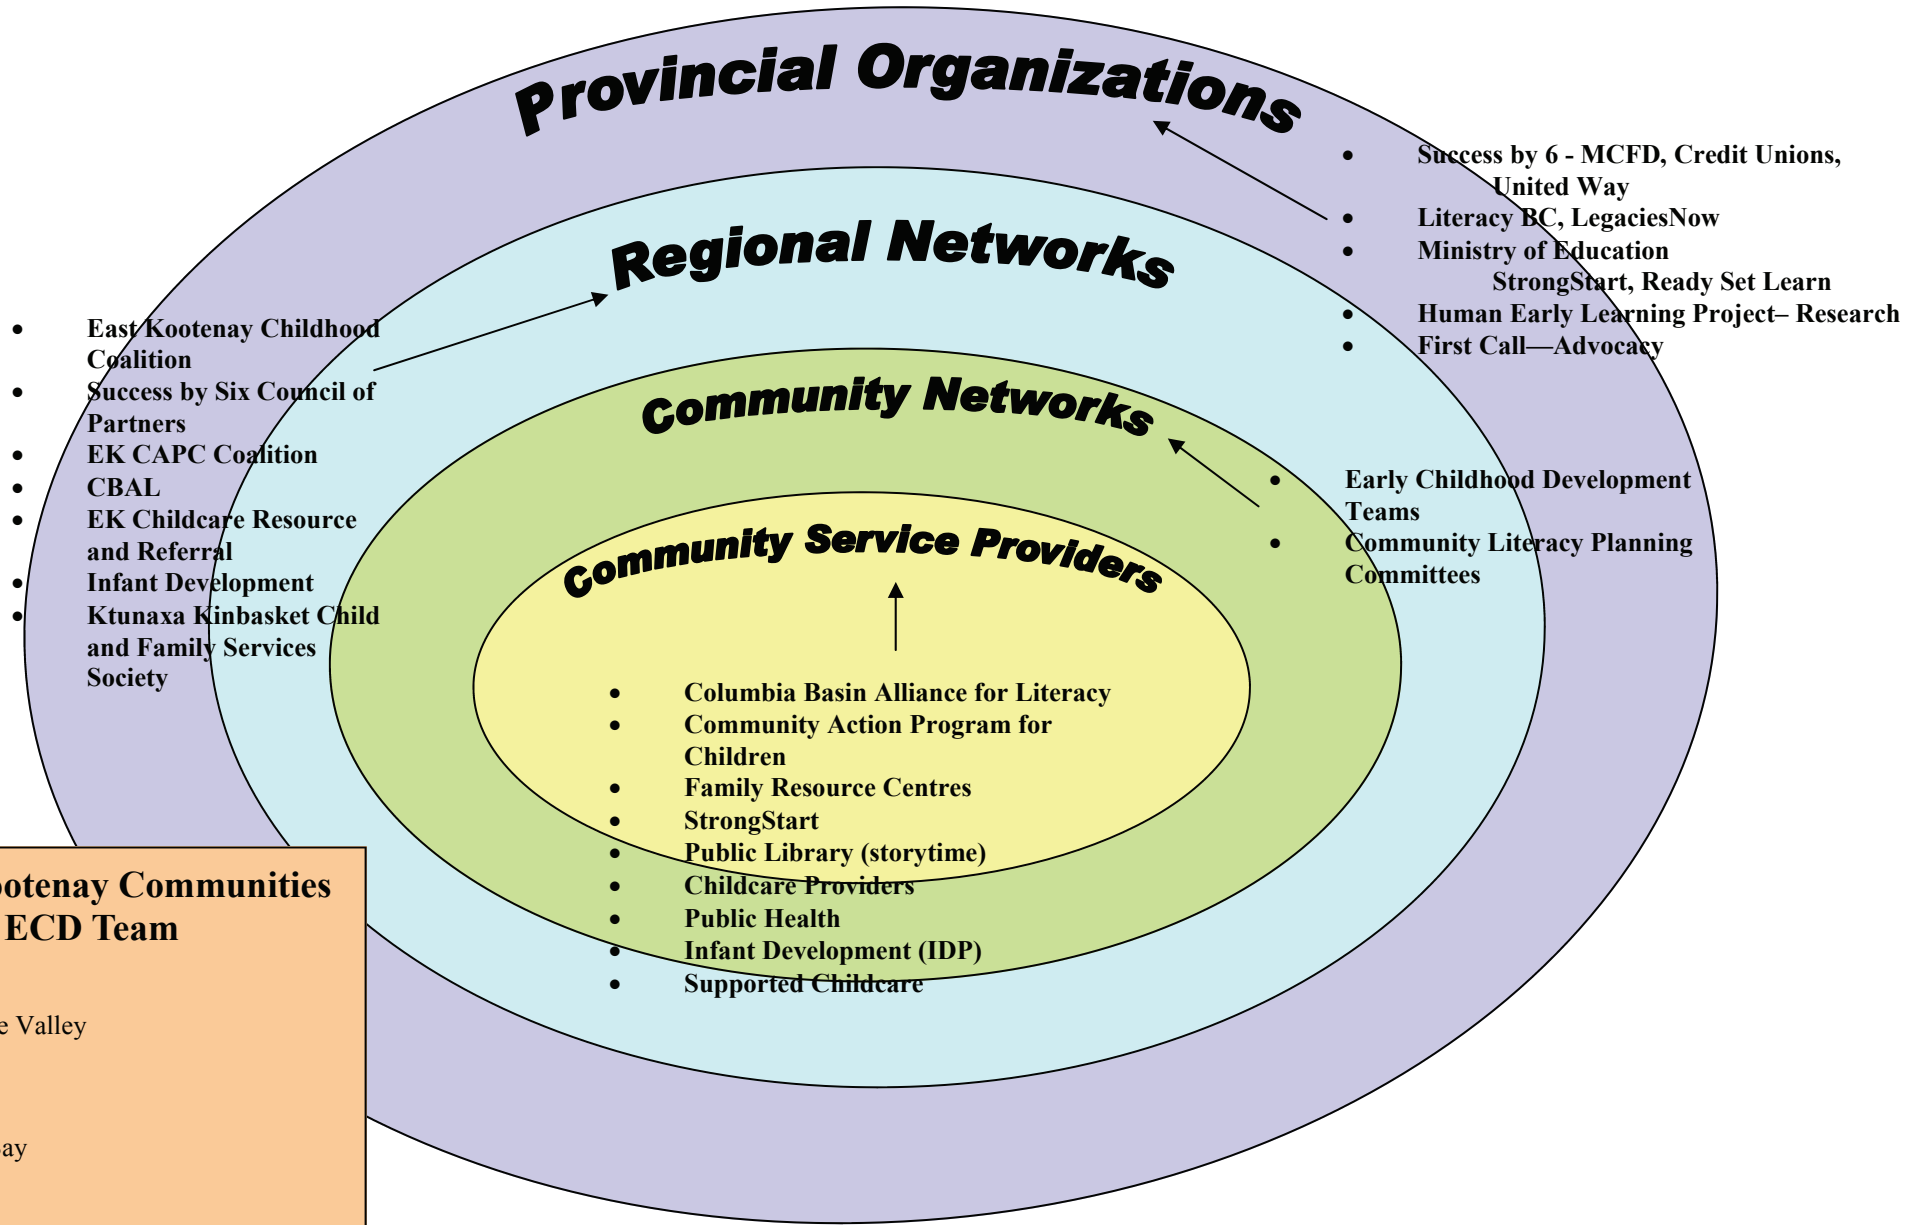

Early Childhood Development in the East Kootenay

- East Kootenay Communities with an ECD Team**
- SD #6
 - Golden
 - Windermere Valley
 - Kimberley
 - SD #8
 - Creston
 - Crawford Bay
 - SD #5
 - Cranbrook
 - Sparwood
 - Elkford
 - Fernie
 - SD #5, #6 and #8
 - Ktunaxa Nation